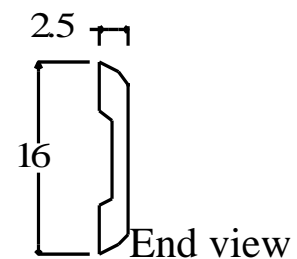

Sinus Knives

Ref:-	Length	HSS
469713	130	£21.07
469718	180	£26.04
469723	230	£30.24