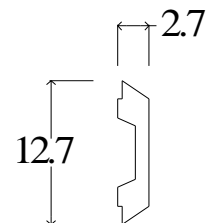

Enchin Knives HSS

ENCHIN130	130	£13.09
ENCHIN180	180	£14.21
ENCHIN230	230	£19.11