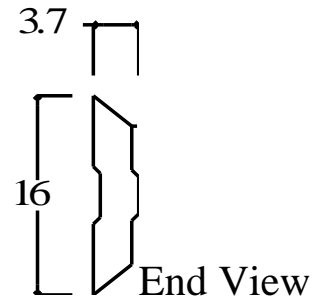

Variplan Knives

Ref:-	Length	HSS
BVARI130	130	£19.11
BVARI230	230	£26.25

T.C. Knives and other sizes are also available

Bulldozer Knives T.C.

Ref:-	Length	T.C.
BULLDOZER130	130	£28.49
BULLDOZER230	230	£44.45
BULLDOZER240	240	£46.76